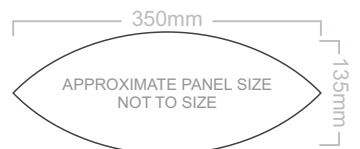

30% of Approximate Size
Screen Print

BRANDING SPECIFICATION - Rugby Ball Promo - 117243

The design template can be customised to the required PMS colour.
Inflation Details can be positioned anywhere on the product and is also fully custom in regards to the size, font and colour.
All four panels are printable - 1 panel will have the valve located in the middle of the panel.