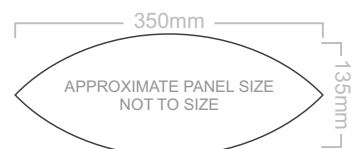

30% of Approximate Size
Screen Print

BRANDING SPECIFICATION - Rugby Ball Promo - 117243

The design template can be customised to the required PMS colour.
Inflation Details can be positioned anywhere on the product and is also fully custom in regards to the size, font and colour.
All four panels are printable - 1 panel will have the valve located in the middle of the panel.