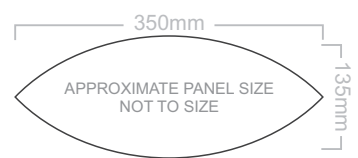

30% of Approximate Size
Screen Print

BRANDING SPECIFICATION - Rugby Ball Promo - 117243

The design template can be customised to the required PMS colour.
Inflation Details can be positioned anywhere on the product and is also fully custom in regards to the size, font and colour.
All four panels are printable - 1 panel will have the valve located in the middle of the panel.