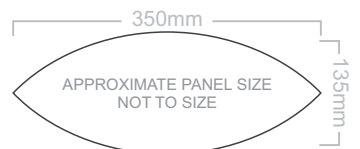

30% of Approximate Size
Screen Print

BRANDING SPECIFICATION - Rugby Ball Promo - 117243

This is a blank template of the product to allow for custom design to be added.

The design template can be customised to the required PMS colour.

Inflation Details can be positioned anywhere on the product and is also fully custom in regards to the size, font and colour.

All four panels are printable - 1 panel will have the valve located in the middle of the panel.

30% of Approximate Size
Screen Print

BRANDING SPECIFICATION - Rugby Ball Promo - 117243

The design template can be customised to the required PMS colour.
Inflation Details can be positioned anywhere on the product and is also fully custom in regards to the size, font and colour.
All four panels are printable - 1 panel will have the valve located in the middle of the panel.