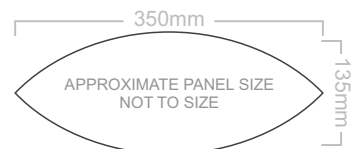

30% of Approximate Size
Screen Print

BRANDING SPECIFICATION - Rugby Ball Promo - 117243

This is a blank template of the product to allow for custom design to be added.

The design template can be customised to the required PMS colour.

Inflation Details can be positioned anywhere on the product and is also fully custom in regards to the size, font and colour.

All four panels are printable - 1 panel will have the valve located in the middle of the panel.