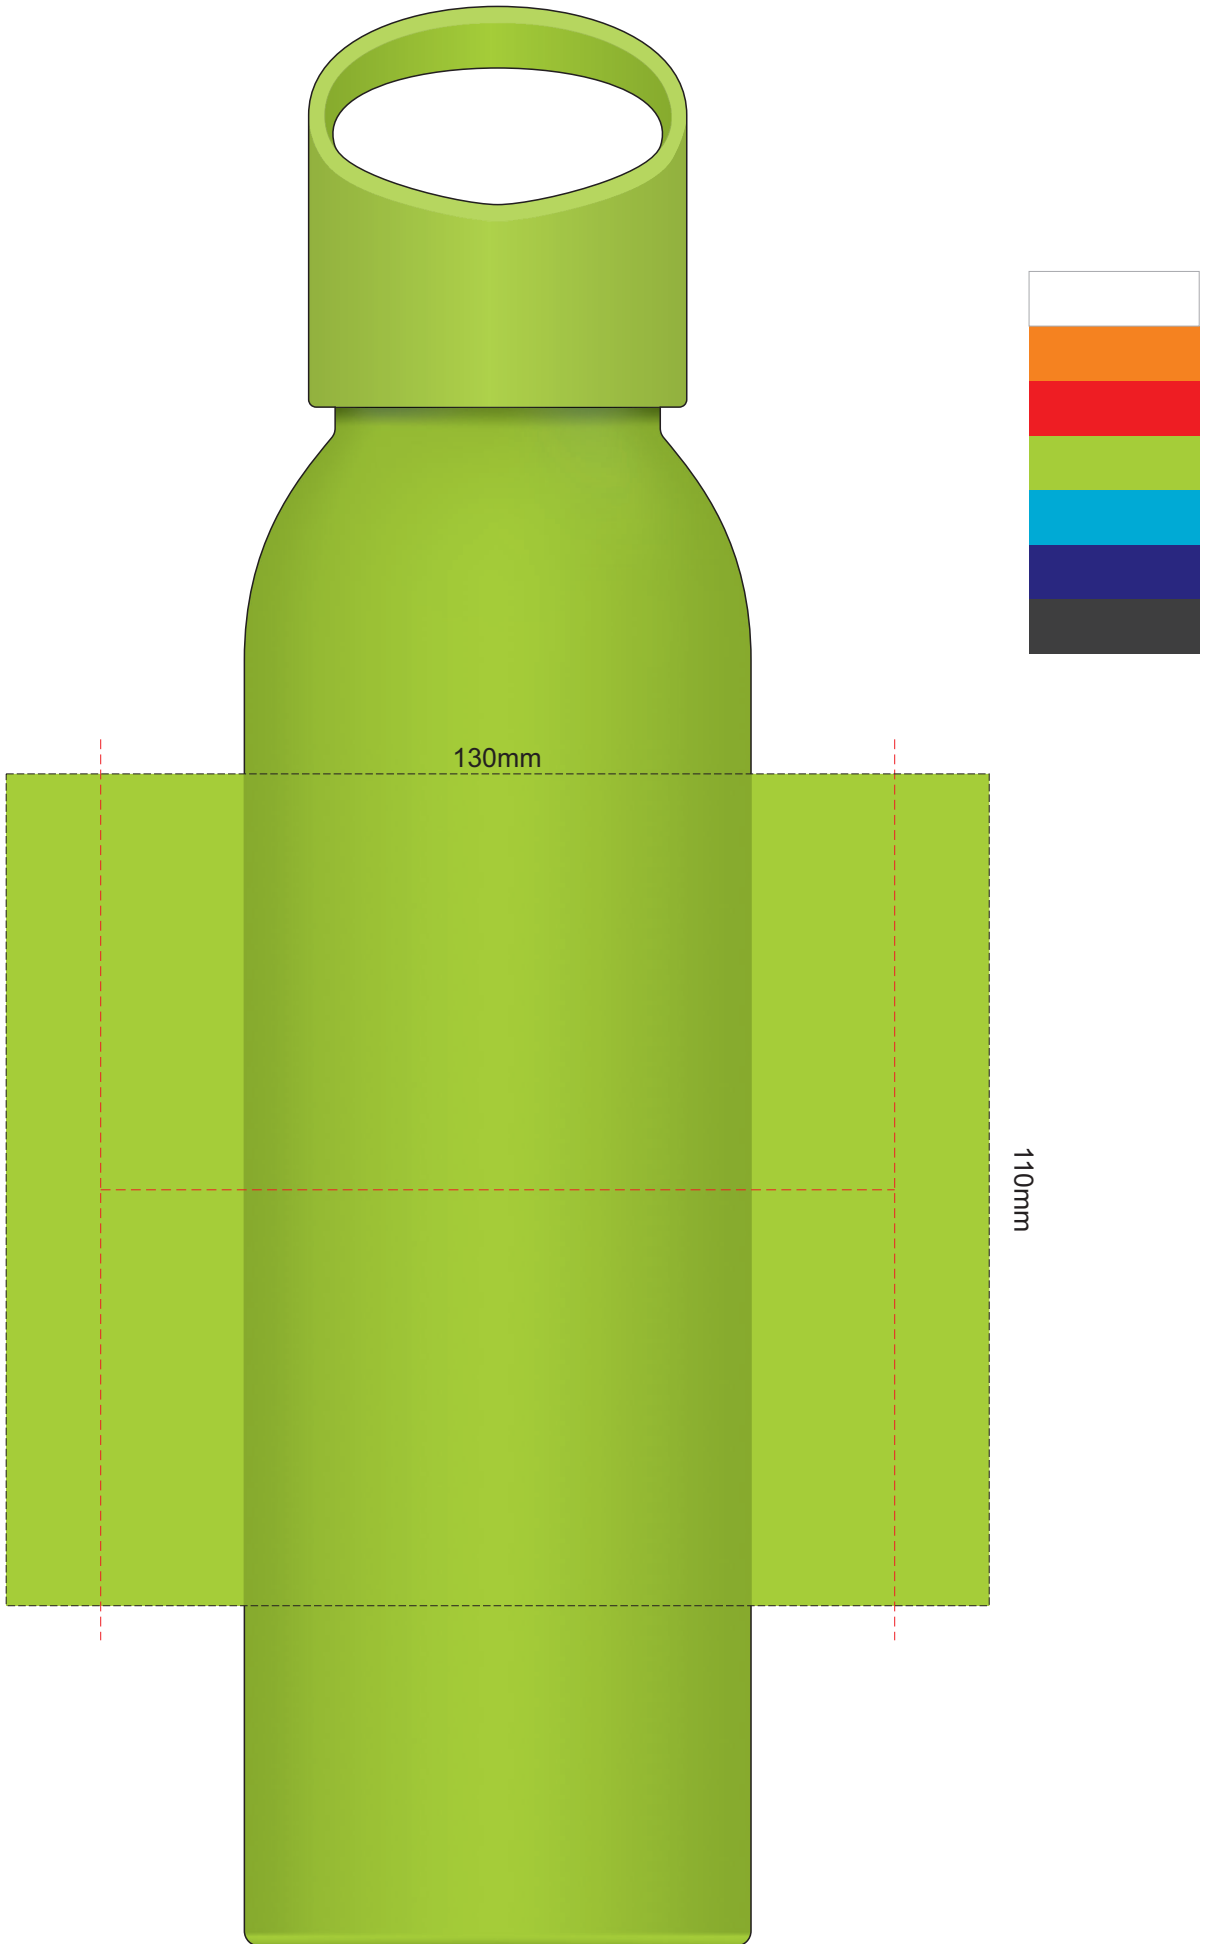

100% of Actual Size

Pad Print

100% of Actual Size

Screen Print

Red Line = Exact opposites of the product
(centre artwork to the red line)

90% of Actual Size

Rotary Digital

Red Line = Exact opposites of the product
(centre artwork to the red line)

170mm